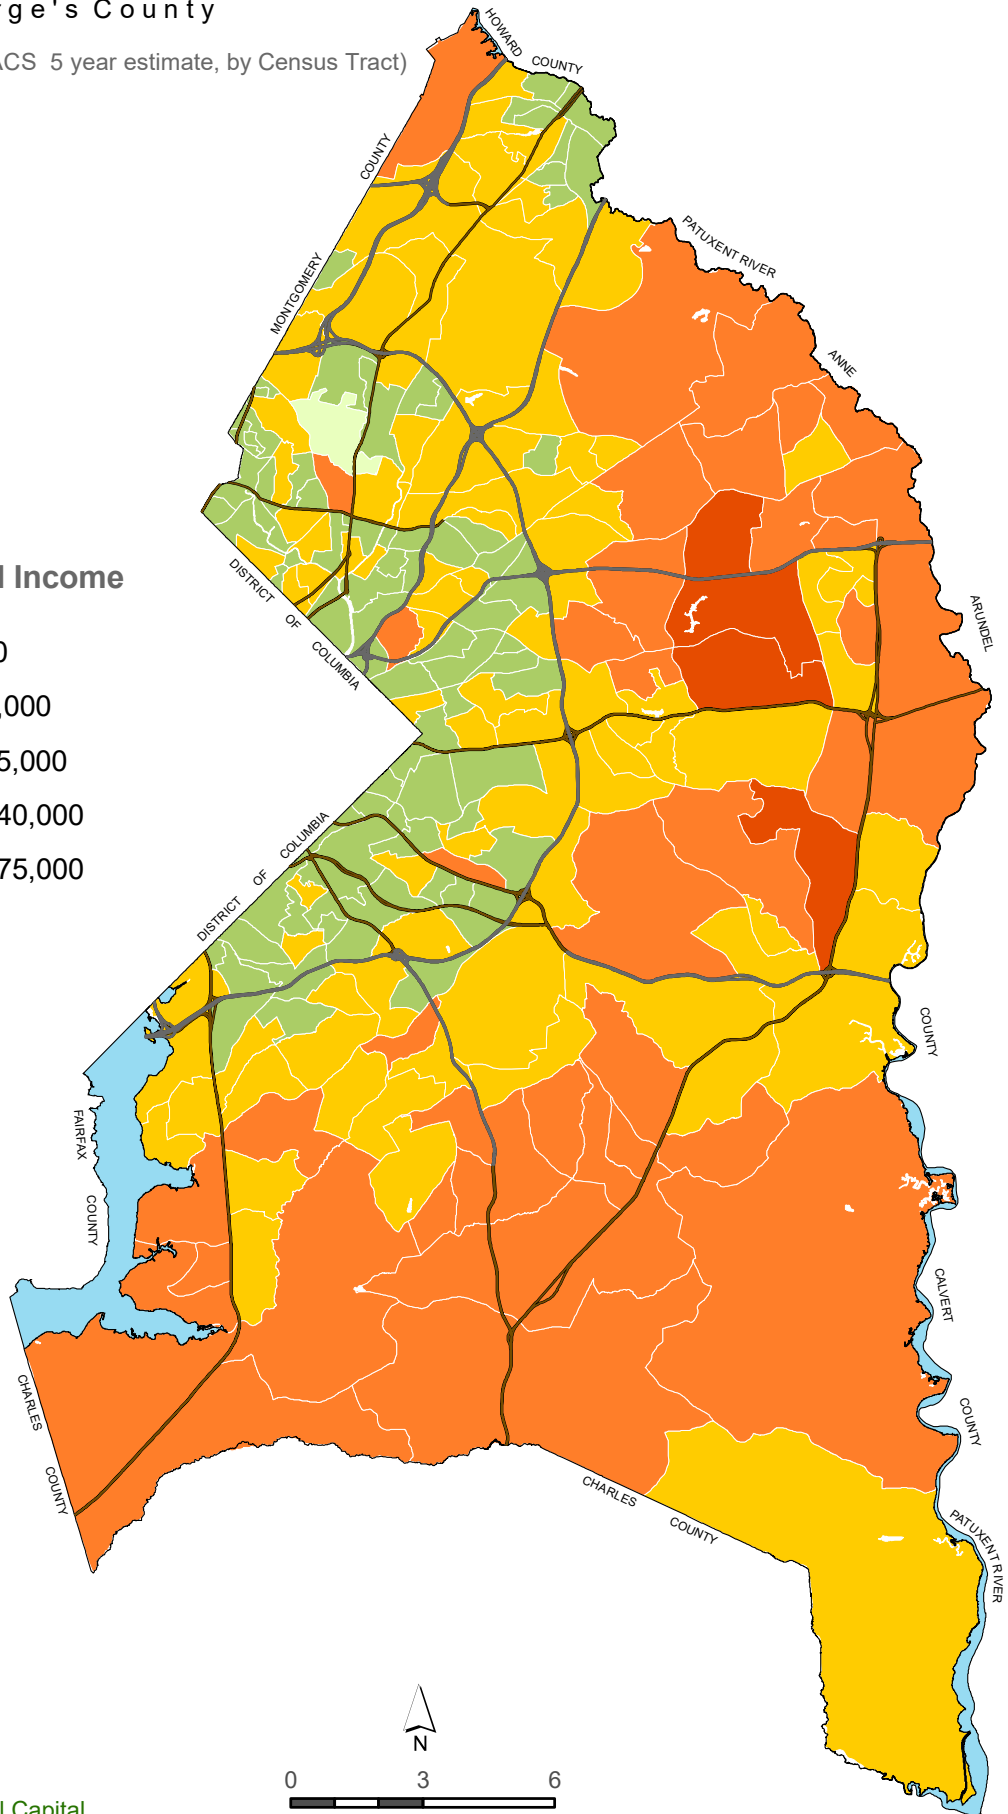

# 2014-2018 Median Household Income

## Prince George's County

American Community Survey (ACS 5 year estimate, by Census Tract)

### Median Household Income

The Maryland-National Capital  
Park & Planning Commission  
Prince George's County Planning Department

Map Updated: January 2020, M. Tewolde

For more information about the Census, ACS and the methodology, visit the U.S Census Bureau at <http://www.census.gov>